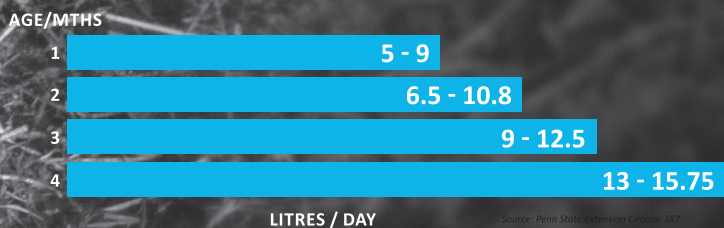

Masterfeeds
SUMMIT™
DAIRY PROGRAM

A Canadian Tradition of
Animal Nutrition Solutions

Une tradition Canadienne de
solutions en Nutrition Animale

Masterfeeds®

an **Alltech®** company

AMPLIFIER **MAX**

22-22-20

ALL-MILK PROTEIN MILK REPLACER

FOR ENHANCED
CALF PERFORMANCE
& GOOD HEALTH

Get better lifetime productivity from the start.

A premium all-milk 22-22-20 milk replacer that consistently performs just as well as whole milk. Amplifier Max uses research based technology to ensure top performance and growth.

Calves on Amplifier Max will have excellent growth and performance, minimal scouring and improved health.

Amplifier Max when compared to a 20/20 milk replacer consistently results in:

- 11 kg (24 lbs) more at weaning;
- longer, taller and larger frame heifer calves;
- excellent performance with less scouring;
- improved calf health;
- added gain is muscle and bone, not fat.

Give calves enough water

Use the chart below as a guide to adequate watering.

Source: Penn State Extension Circular 387

masterfeeds.com |

FOR WHAT
GOES INTO
ALL YOU DO.™